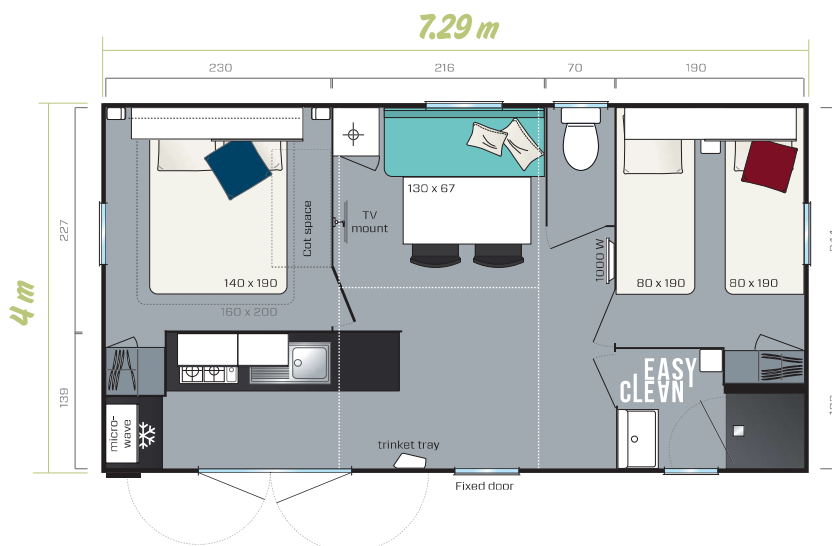

# SUPER MERCURY RIVIERA

2020

2 bedrooms  
4 beds  
26.10 m<sup>2</sup>  
7.29 x 4 m

The Super Mercury Riviera is shown with Nutmeg cladding  
Overall Dimensions. Usable interior floor area. Height 3.45 m

**The Super Mercury Riviera is the star of indoor/outdoor living that can host up to 7 people with a baby.**

- ✦ 1 double-door entrance with direct access to the terrace
- ✦ A kitchen fitted with pan drawers and large work surface
- ✦ A 160 x 200 cm bed can be fitted in the master bedroom with space for a baby's bed

## Master bedroom

- Room for a cot
- Shelves in the headboard topped with an overhead cabinet with sliding door
- Adjustable reading lights with integrated on/off switch
- 2 wall-mounted metal bedside tables
- Large hotel-style wardrobe
- 18 slat bed frame with raised legs and 35 kg/m<sup>3</sup> HR foam mattress
- Blackout curtain

## Shower room & WC

- Easy Clean shower room that is designed to be durable.
- 80x80 cm shower tray with smooth, extra flat floor
- Wall-mounted washbasin with built-in towel rail and shelves
- Modern design corner shelf
- Window with frosted glass for optimal privacy
- Dual volume toilet cistern (3/6 litres)