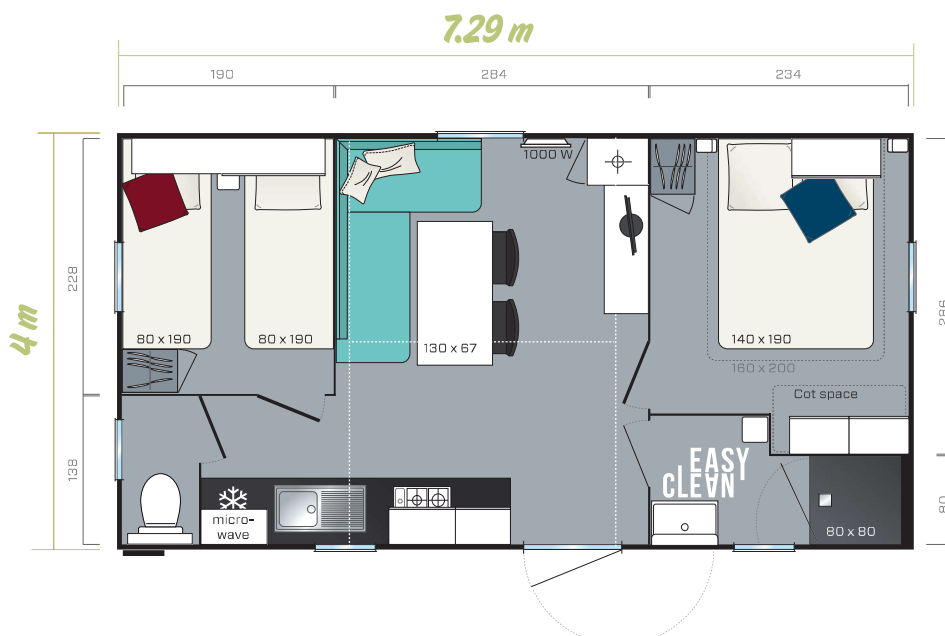

SUPER MERCURY

2020

2 bedrooms
4 beds
26.10 m²
7.29 x 4 m

The Super Mercury is shown with 4 Natural Wood sides
Overall Dimensions. Usable interior floor area. Height 3.45 m

The Super Mercury is the best seller on the French rental market and a sound investment. Everything is designed to comfortably host up to 7 holidaymakers!

- ✦ L-shaped seating area facing the TV cabinet
- ✦ Large TV cabinet
- ✦ Practical and user-friendly kitchen
- ✦ Room for a cot in the master bedroom (compatible with the 160 cm x 200 cm bed option)
- ✦ Microwave unit
- ✦ Plenty of storage space in the 2 bedrooms

Kitchen

- Microwave oven compartment
- 3 pan drawers
- White, 4-burner gas hob
- 115 L, class A+ table top fridge

Shower room

- Easy Clean shower room that is designed to be durable.
- 80x80 cm shower tray with smooth, extra flat floor
- Wall-mounted washbasin with built-in towel rail and shelves
- Modern design corner shelf
- Window with frosted glass for optimal privacy
- Dual volume toilet cistern (3/6 litres)

Living room

- Dining table with fixed anthracite lacquered legs
- Large L-shaped bench seat
- 2 grey, folding in&out chairs
- Large TV cabinet offering plenty of storage space

Master bedroom

- Semi-open cabinet on the headboard
- Adjustable reading lights with integrated on/off switch
- 2 wall-mounted metal bedside tables
- Wardrobe in headboard
- 18 slat bed frame with raised legs and 35 kg/m³ HR foam mattress
- Blackout curtain