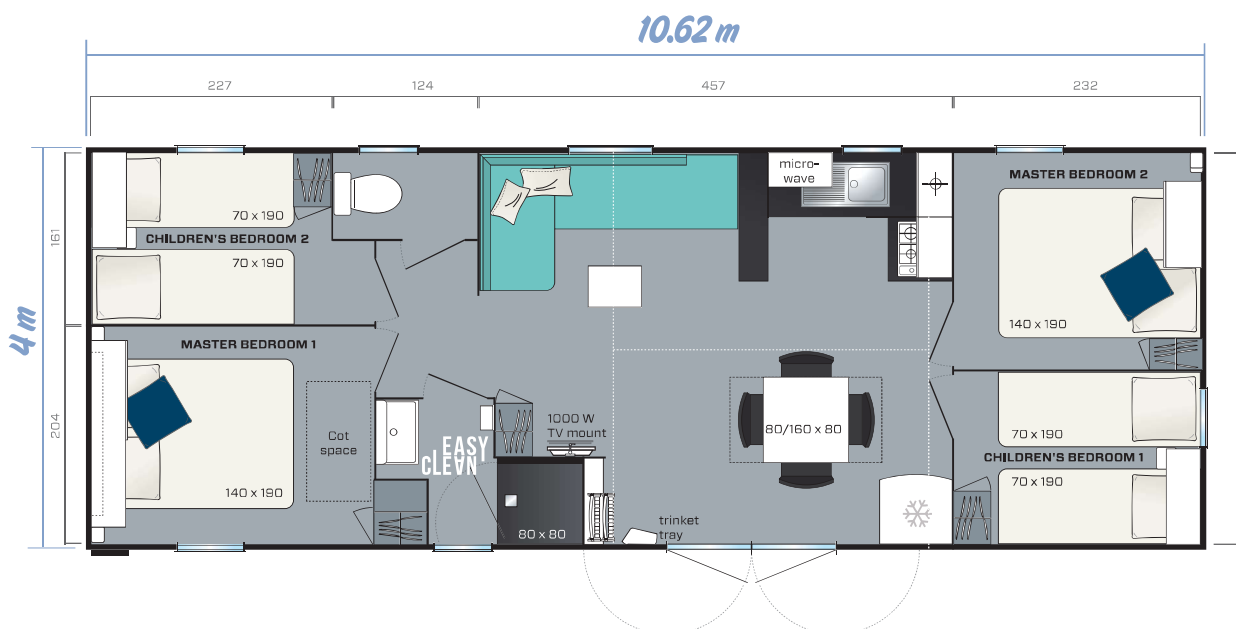

SMALA

2020

4 bedrooms
8 beds
38.40 m²
10.62 x 4 m

The Smala is shown with Nutmeg cladding
Overall Dimensions. Usable interior floor area. Height 3.52 m

This 4-bedroom model has everything to fulfil the current trend for holidays with friends and for a big or extended family. Up to 10 sleeping spaces and room for all the luggage! Welcome to the Smala.

- ✦ XXL meridian style bench seat.
- ✦ Kitchen with breakfast bar
- ✦ Cloakroom and storage area for 4 folding chairs
- ✦ Extending dining table
- ✦ 2 bedrooms with 140 x 190 cm beds, one of which has space for a cot
- ✦ 2 children's bedrooms with 70 x 190 cm beds

Kitchen

- Kitchen with breakfast bar
- Microwave oven compartment
- Deep pan drawer
- White, 4-burner gas hob
- 2-door, 207 L white class A+ fridge-freezer
- Roller blind

Master bedrooms

- Shelves in the headboard topped with an overhead cabinet with sliding door in 1 bedroom; the other bedroom has a semi-open unit
- Adjustable reading lights with integrated on/off switch
- Wall-mounted metal bedside tables
- Wardrobes
- 18 slat bed frame with raised legs and 35 kg/m³ HR foam mattress
- Blackout curtain

- Easy Clean shower room that is designed to be durable
- 80x80 cm shower tray with smooth, extra flat floor
- Wall-mounted washbasin with built-in towel rail and shelves
- Window with frosted glass for optimal privacy
- Dual volume toilet cistern (3/6 litres)