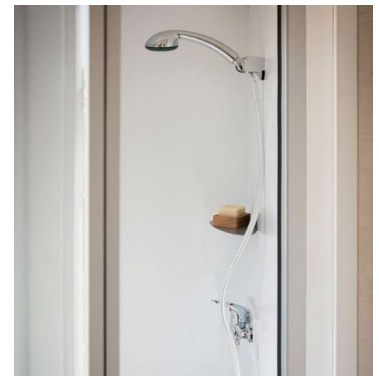

Standard fittings

- Smoke detector - guaranteed for 10 years
- 100% LED indoor lighting
- 1000 W convector
- 35kg/m³ HR Foam mattress with the OEKO-TEX label.
- High and low vents
- Phthalate-free lino
- Central circuit breaker
- Aerial socket and TV cabling
- Kitchen units on feet with PVC plinths
- Flow reducers on sink and washbasin mixer taps (7 l/min)
- Top-of-the-range, ACS-certified mixer taps
- Natural draught gas boiler with pilot light (14 kW)
- Environmental awareness sticker to encourage ecological behaviour