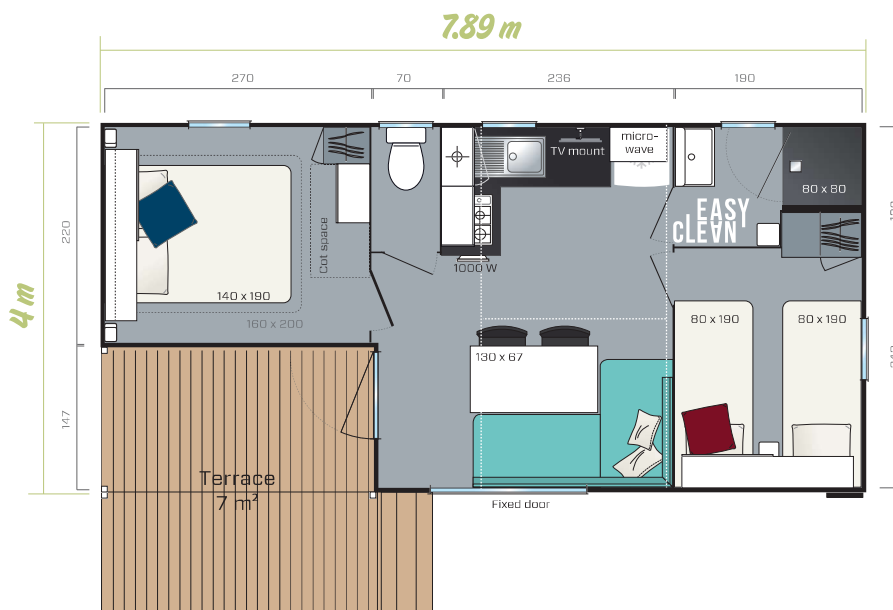

LOGGIA 2

2020

2 bedrooms
4 beds
24.20 m² + 7m² terrace
7.89 x 4 m

The Loggia 2 is shown with 4-side Azure cladding.
Overall Dimensions. Usable interior floor area. Height 3.49 m

A best seller from IRM with its integrated terrace and panoramic bay window, the Loggia 2 is an ideal 2 in 1 model.

- ✦ Partly covered, reversible terrace with extension and walkway
- ✦ Master bedroom with plenty of storage space, room for a 160 cm x 200 cm bed and cot
- ✦ Lounge bay window for maximum lighting

Standard fittings

Kitchen

- Microwave oven cabinet
- Deep pan drawer
- White, 4-burner gas hob
- 115 L, class A+ table top fridge
- Roller blind
- TV bracket

Master bedroom

- Shelves in the headboard topped with an overhead cabinet with sliding door
- Adjustable reading lights with integrated on/off switch
- 2 wall-mounted metal bedside tables
- Wardrobe and unit at the foot of the bed
- 18 slat bed frame with raised legs and 35 kg/m³ HR foam mattress
- Blackout curtain
- Room for a cot

Living room

- Dining table with fixed anthracite lacquered legs
- L-shaped bench seat
- 2 grey in&out folding chairs

Shower room

- Easy Clean shower room that is designed to be durable
- 80x80 cm shower tray with smooth, extra flat floor
- Wall-mounted washbasin with built-in towel rail and shelves
- Modern design corner shelf
- Window with frosted glass for optimal privacy
- Dual volume toilet cistern (3/6 litres)