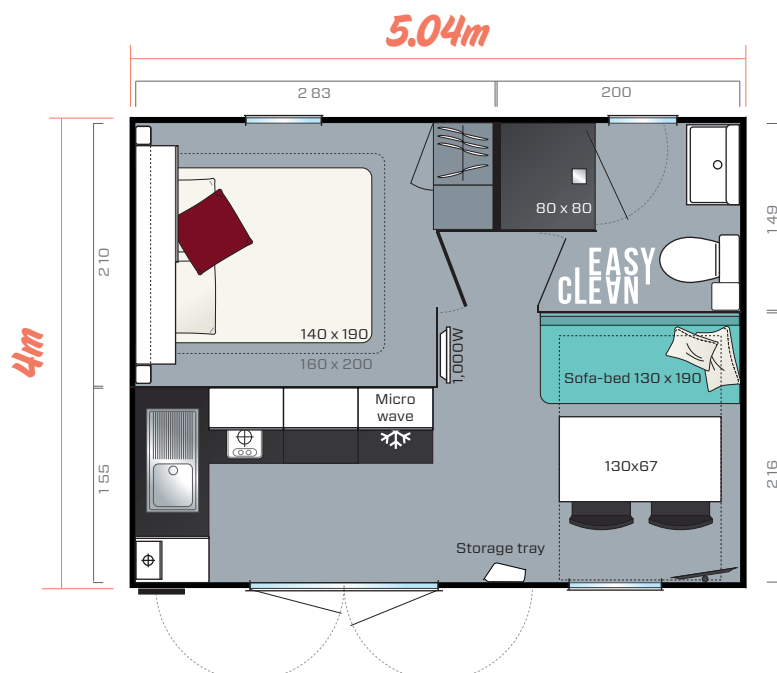

CAHITA RIVIERA

NEW

IRM
IDÉALE RÉSIDENCE MOBILE

2018

1 bedroom
2 to 4 Sleeps
17.8m²
5.04m x 4m

The CAHITA RIVIERA comes with Grizzli cladding
Overall dimensions. Usable interior floor area. Height: 3.45m

The new Cahita Riviera model boasts the IRM Riviera concept which has proved highly popular in outdoor accommodation in recent years.

- ✦ Kitchen opening out on to the veranda with double main door.
- ✦ Bedroom with large hotel-style wardrobe
- ✦ Lounge that can be converted into an extra bedroom with the option to install a separating curtain
- ✦ Practical storage tray and TV mount

Lounge

- Dining table with fixed charcoal-grey lacquered-metal legs
- Seating with 130cm x 190cm fold-out bed
- Dining table with fixed charcoal-grey lacquered-metal legs
- 2 stackable grey indoor/outdoor chairs
- TV mount

Bathroom and WC

- New Easy Clean, built-to-last IRM bathroom.
- Silky-smooth extra-flat 80cm x 80cm shower tray
- Wall-mounted washbasin unit with built-in towel rail and shelf
- Corner shelf with modern design
- Frosted window for total privacy
-