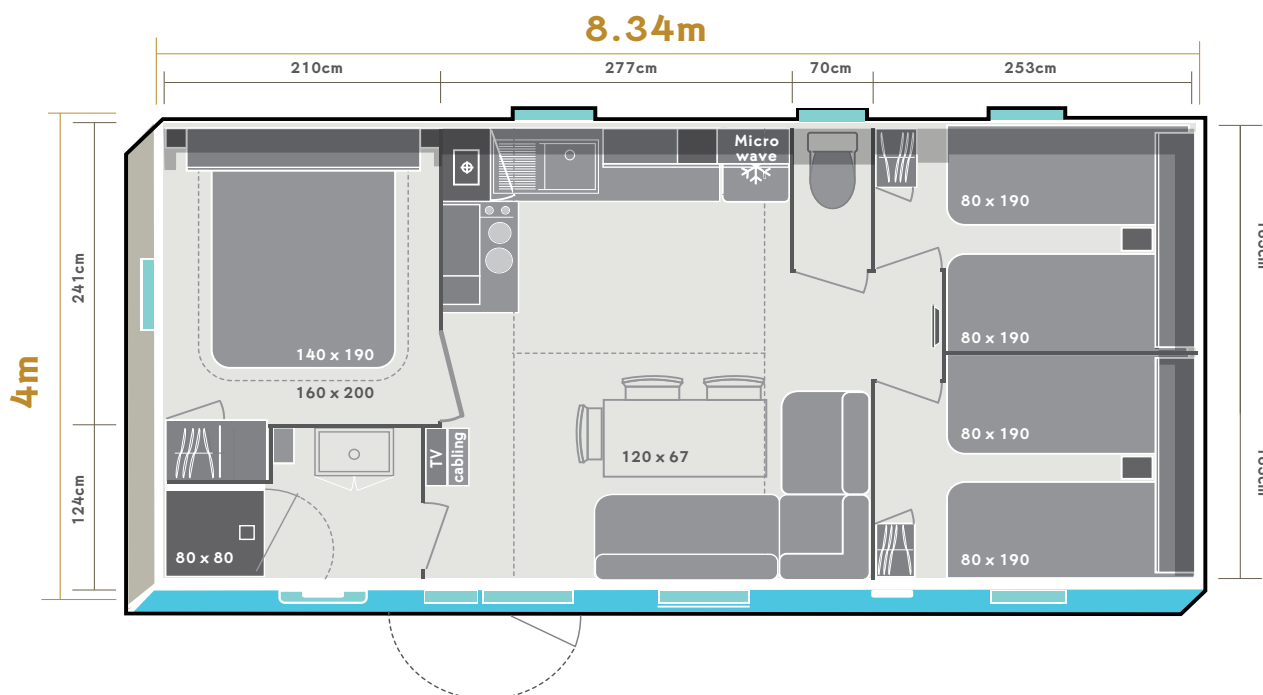

834 3-bed

O'HARA

Le plein de vie !

3 BEDROOMS | 6 SLEEPS | 30m² FLOOR AREA | 8.34m x 4m DIMENSIONS

2018

The 834 3-bed with aniseed cladding

Overall dimensions. Usable interior floor area. Height: 3.52m

TOTAL COMFORT The 834 three-bedroom is the ideal family model. It features a spacious living area and comfortable fittings for absolute convenience.

- ✦ Large, ultra-functional kitchen with ample high and low storage
- ✦ Spacious master bedroom with space for a 160cm x 200cm bed
- ✦ Lounge/living room with a table that can comfortably seat 6 people
- ✦ Large bathroom with ample storage

- Modular sofa
- 3 stackable white indoor/outdoor chairs
- Dining table 120cm x 67cm

Bathroom and WC

- Silky-smooth extra-flat 80 x 80 shower tray
- High storage unit with shelves and closed unit under washbasin
- Hair dryer
- Porthole frosted window for total privacy
- Separate back-facing WC

Master bedroom

- Full-sized blackout curtain
- Alcove headboard with built-in bedside tables and reading lamps
- Bed bridge unit
- Large hotel-style wardrobe
- 18-slat bed base and 35 kg/m³ HR foam mattress