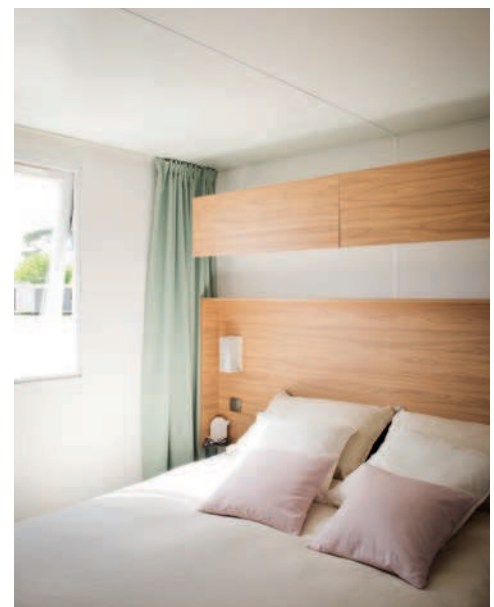

- ✦ Large, ultra-functional kitchen with ample high and low storage
- ✦ Spacious master bedroom with space for a 160cm x 200cm bed
- ✦ Lounge/living room with a table that can comfortably seat 6 people
- ✦ Large bathroom with ample storage

- Modular sofa
- 3 stackable white indoor/outdoor chairs
- Dining table 120cm x 67cm

Bathroom and WC

- Silky-smooth extra-flat 80 x 80 shower tray
- High storage unit with shelves and closed unit under washbasin
- Hair dryer
- Porthole frosted window for total privacy
- Separate back-facing WC

Master bedroom

- Full-sized blackout curtain
- Alcove headboard with built-in bedside tables and reading lamps
- Bed bridge unit
- Large hotel-style wardrobe
- 18-slat bed base and 35 kg/m³ HR foam mattress

Children's/guest bedrooms

- Blackout curtain
- Bed bridge unit
- Wardrobe
- 18-slat bed base and 35 kg/m³ HR foam mattress
- Freestanding bedside table

Ideal options

- 160cm x 200cm bed
- Towel dryer in bathroom
- Bunk bed with removal of low bed to make space for a cot